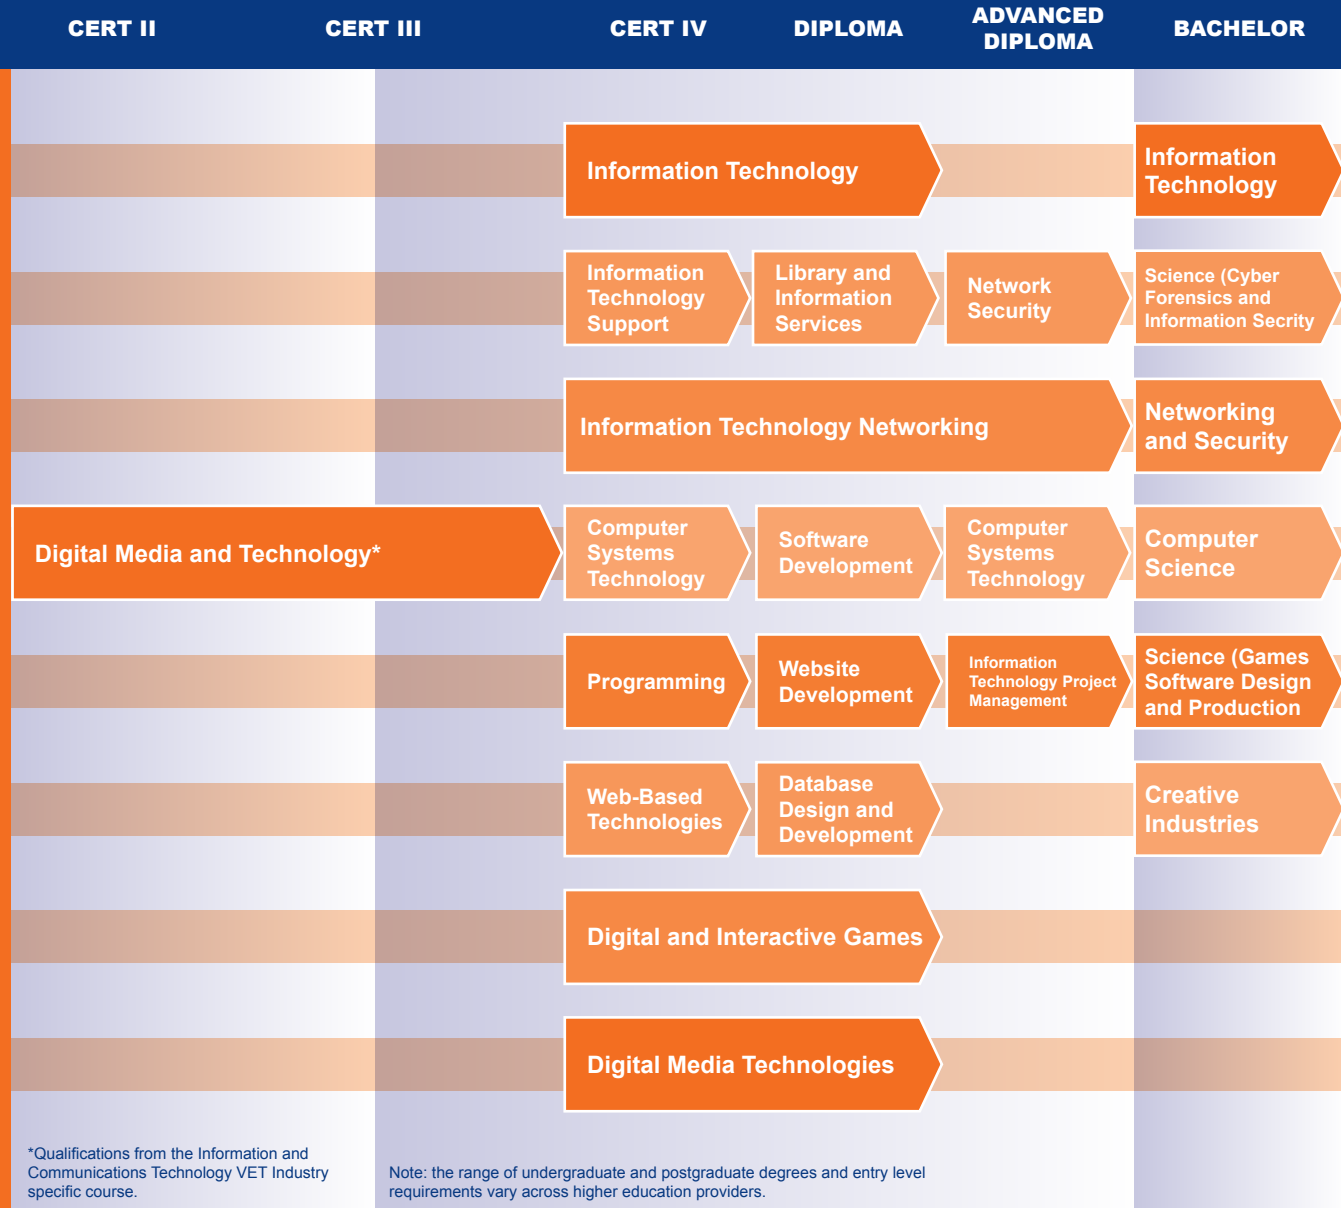

SENIOR SECONDARY

TAFE

UNIVERSITY

CAREER

Where can a
CERTIFICATE II IN INFORMATION, DIGITAL MEDIA & TECHNOLOGY
take me?

**INFORMATION AND
COMMUNICATIONS TECHNOLOGY**

*Qualifications from the Information and Communications Technology VET Industry specific course.

Note: the range of undergraduate and postgraduate degrees and entry level requirements vary across higher education providers.

WHAT YOU COULD BE

- Web Designer
- IT Support Officer
- Web Administrator
- Programmer
- Systems Analyst
- Network Security Technician
- Business Analyst
- IT Project Manager
- IT Consultant
- Graphical User Interface - Technology Specialist
- Games Developer
- Algorithm Designer
- Software Developer
- Simulation Engineer
- Cloud and Data Specialist
- Digital Forensics Investigator
- Ethical Hacker
- Security Auditor
- Security Auditor
- Incident Manager
- Chief Information Officer