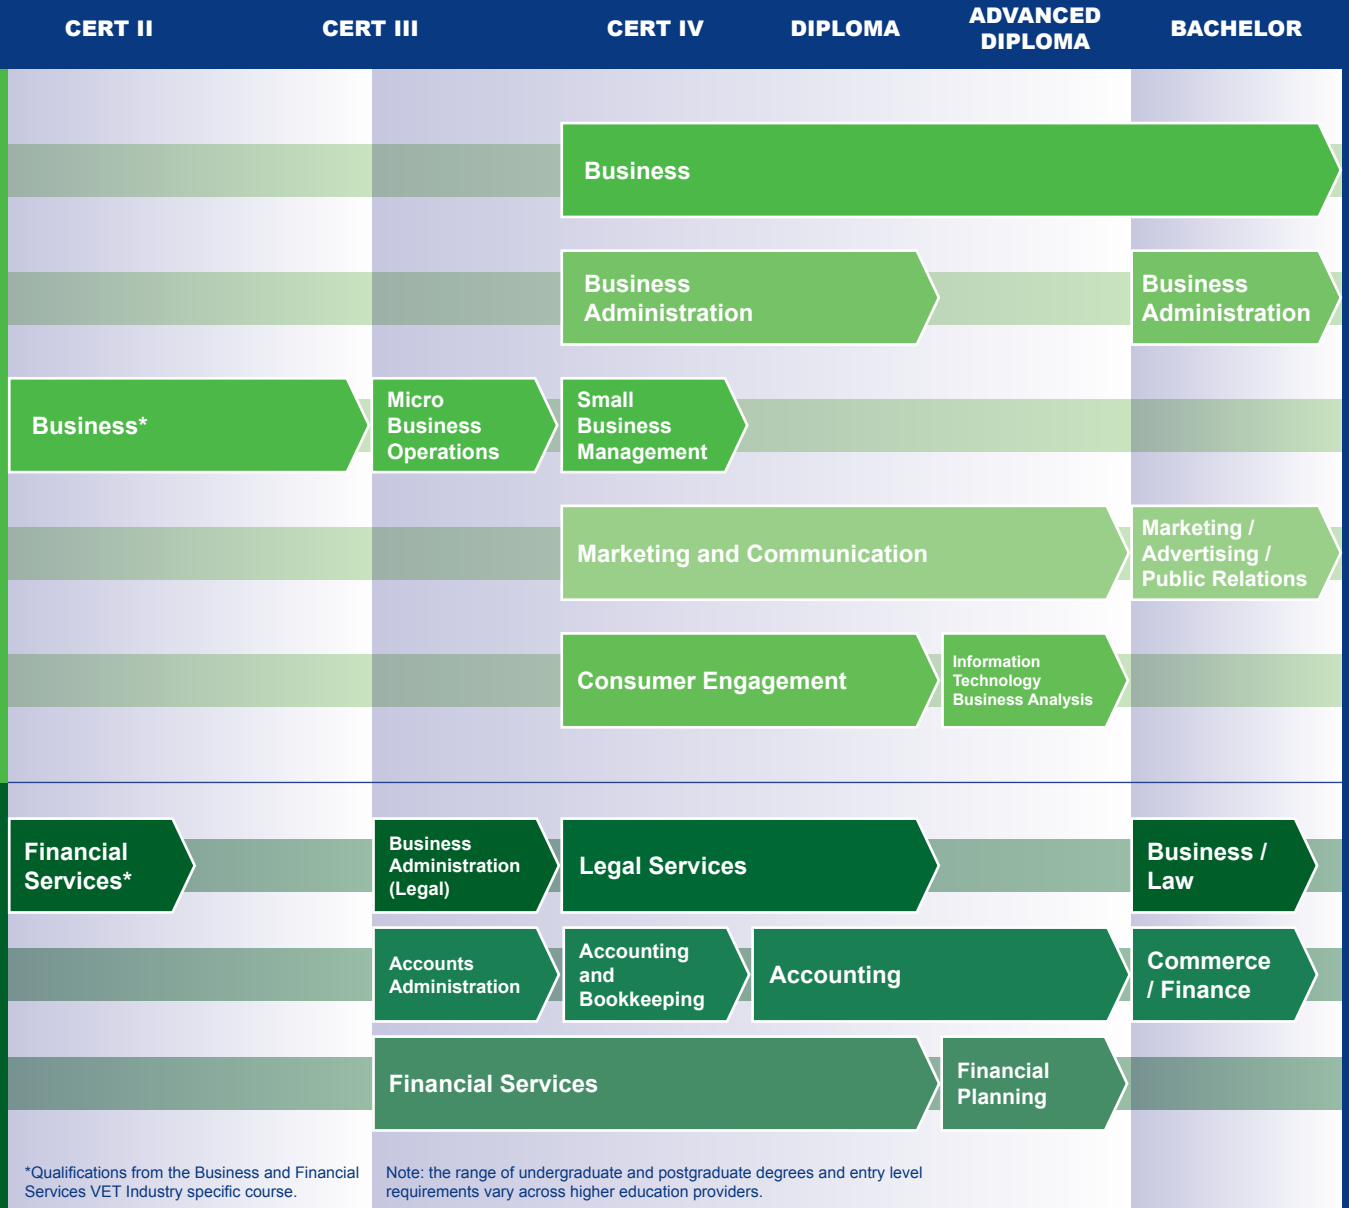

*Where can a
CERTIFICATE II CREATIVE INDUSTRIES
take me?*

Where can a
CERTIFICATE II IN BUSINESS OR FINANCIAL SERVICES
take me?

*Qualifications from the Business and Financial Services VET Industry specific course.

Note: the range of undergraduate and postgraduate degrees and entry level requirements vary across higher education providers.

WHAT YOU COULD BE

- Marketing Manager
- Media Planner
- Advertising Consultant
- Copywriter
- Desktop Publisher
- Public Relations Manager
- Web Designer
- Sales Executive
- Graphic Designer
- Advertising Account Manager
- Corporate Accountant
- Management Consultant
- Economic Adviser
- Financial Analyst
- Human Resource Manager
- Recruitment Consultant
- Project Manager
- Sport/Event Manager
- Hotel Tourism Manager
- Industrial Relations Manager