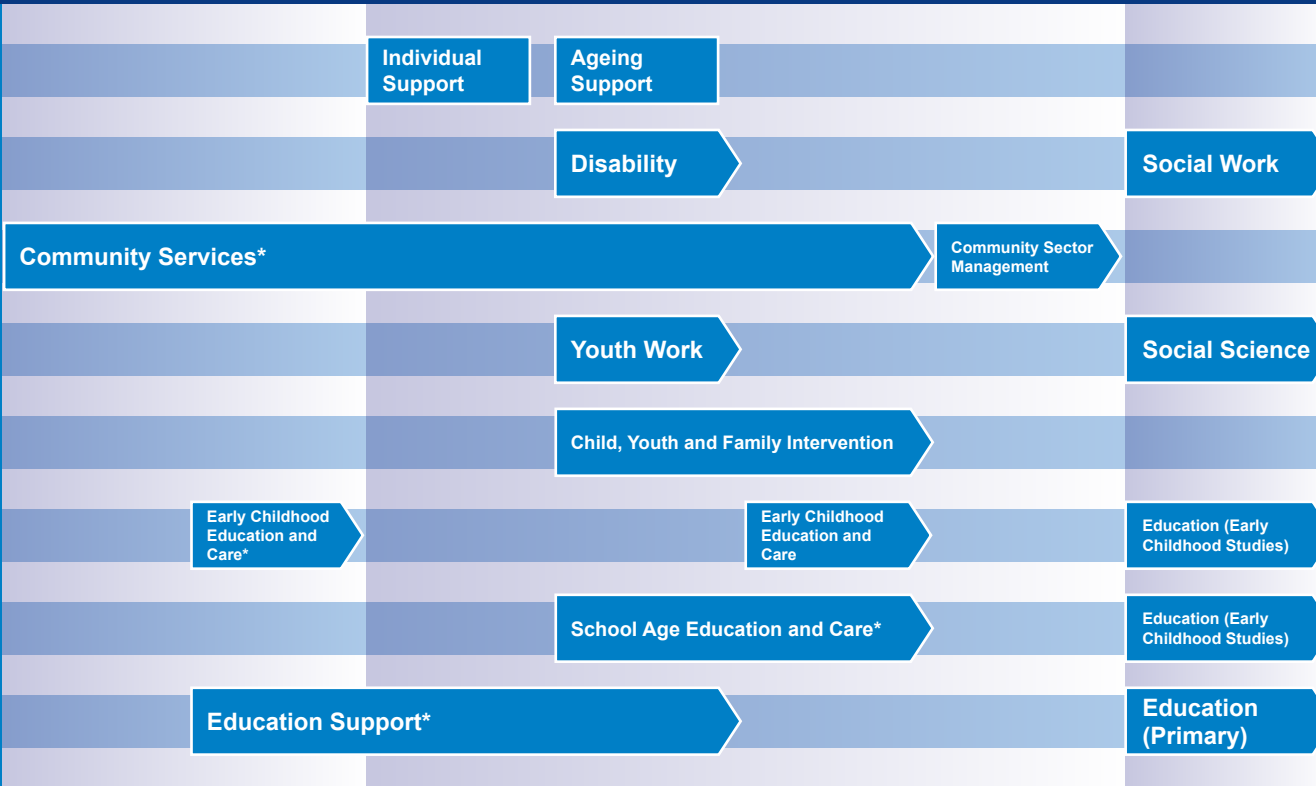

SENIOR SECONDARY

TAFE

UNIVERSITY

CAREER

Where can a
CERTIFICATE II IN ENGINEERING
take me?

Where can a
CERTIFICATE II IN COMMUNITY SERVICES
take me?

CERT II CERT III CERT IV DIPLOMA ADVANCED DIPLOMA BACHELOR

WHAT YOU COULD BE

COMMUNITY SERVICES

- Child Protection Worker
- Aged Care Worker
- Disability Support Worker
- Social Worker
- Youth Worker
- Early Childhood Educator
- Education Assistant
- Kindergarten Teacher
- Primary Teacher
- Secondary Teacher
- Special Needs Teacher
- Allied Health Assistant
- Remedial Massage Therapist
- Speech Pathologist
- Assistant in Nursing
- Enrolled Nurse
- Registered Nurse

HEALTH

*Qualifications from the Community Services and Health VET Industry specific course.

Note: the range of undergraduate and postgraduate degrees and entry level requirements vary across higher education providers.