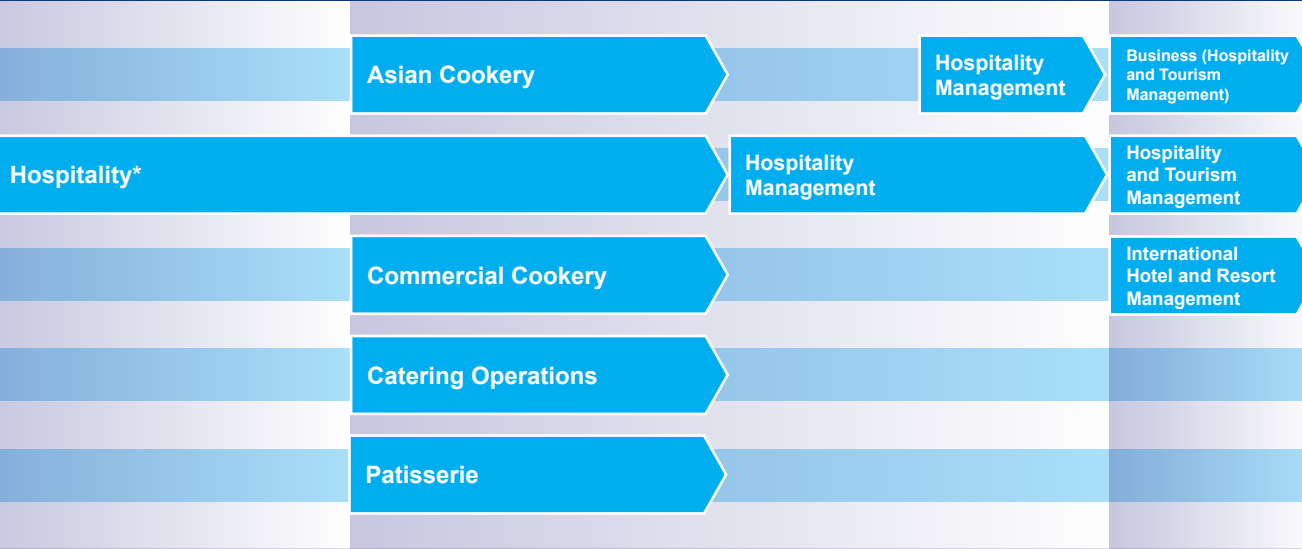

Note: the range of undergraduate and postgraduate degrees and entry level requirements vary across higher education providers.

SENIOR SECONDARY

TAFE

UNIVERSITY

CAREER

Where can a
CERTIFICATE II IN HOSPITALITY AND TOURISM
take me?

CERT II CERT III CERT IV DIPLOMA ADVANCED DIPLOMA BACHELOR

WHAT YOU COULD BE

HOSPITALITY

TOURISM

*Qualifications from the Hospitality and Tourism VET Industry specific course.

Note: the range of undergraduate and postgraduate degrees and entry level requirements vary across higher education providers.